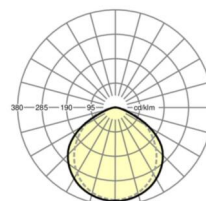

CHARACTERISTICS

Order number	18214506650
EAN number	4020863336265
Commodity code	94051190
Certification mark	IP 20, Protection class I, F, HACCP DIN10500/Food/IFS-application-related suitability/BRC, Indoor, CE
Impact resistance (IK rating)	IK03 (10°C bis 40°C)
Ambient temperatur	ta 10°C to 40°C
Special properties	Ready for IoT
Warranty period	5 years
State funding programs	BEG - Federal funding for efficient buildings (valid only for Germany)

ELECTRICAL ENGINEERING

Controller	Electronic driver DALI2 (1 pcs.)
System output	42W
Mains voltage	230V/50Hz
Circuit breakers (inrush current)	13 pieces/B10, 21 pieces/B16, 21 pieces/C10, 35 pieces/C16
Energy efficiency class/light source	B

LIGHTING TECHNOLOGY

Placement	LED, Colour rendering/Light colour CRI ≥ 80 / 4000K
Colour tolerance (MacAdam)	3SDCM
Photobiological safety (Luminaire)	RG1
Nominal luminous flux	6806lm
LED service life	50000h L80/B10 (Tq 40°C)
Luminaire luminous efficiency	163lm/W
Beam angle	115° (C0) / 105° (C90)
UGR lat./long.	26.5 / 27.7

MECHANICS

Housing colour	traffic white RAL 9016
Dimensions (LxWxH/DxH)	1531mm x 55mm x 43mm
Weight (net)	1.9kg
Type of installation	Mounting rail system installation

Dimensions

L	1531 mm	Length
B	55 mm	Width
H	43 mm	Height

DEEP-LINK

<https://www.regiolux.de/en/article/18214506650>

Reference	LED 7000lm 840
ηLB	100 %
Φ ↓/↑	100 % / 0 %
UGR lat./long.	26.5 / 27.7